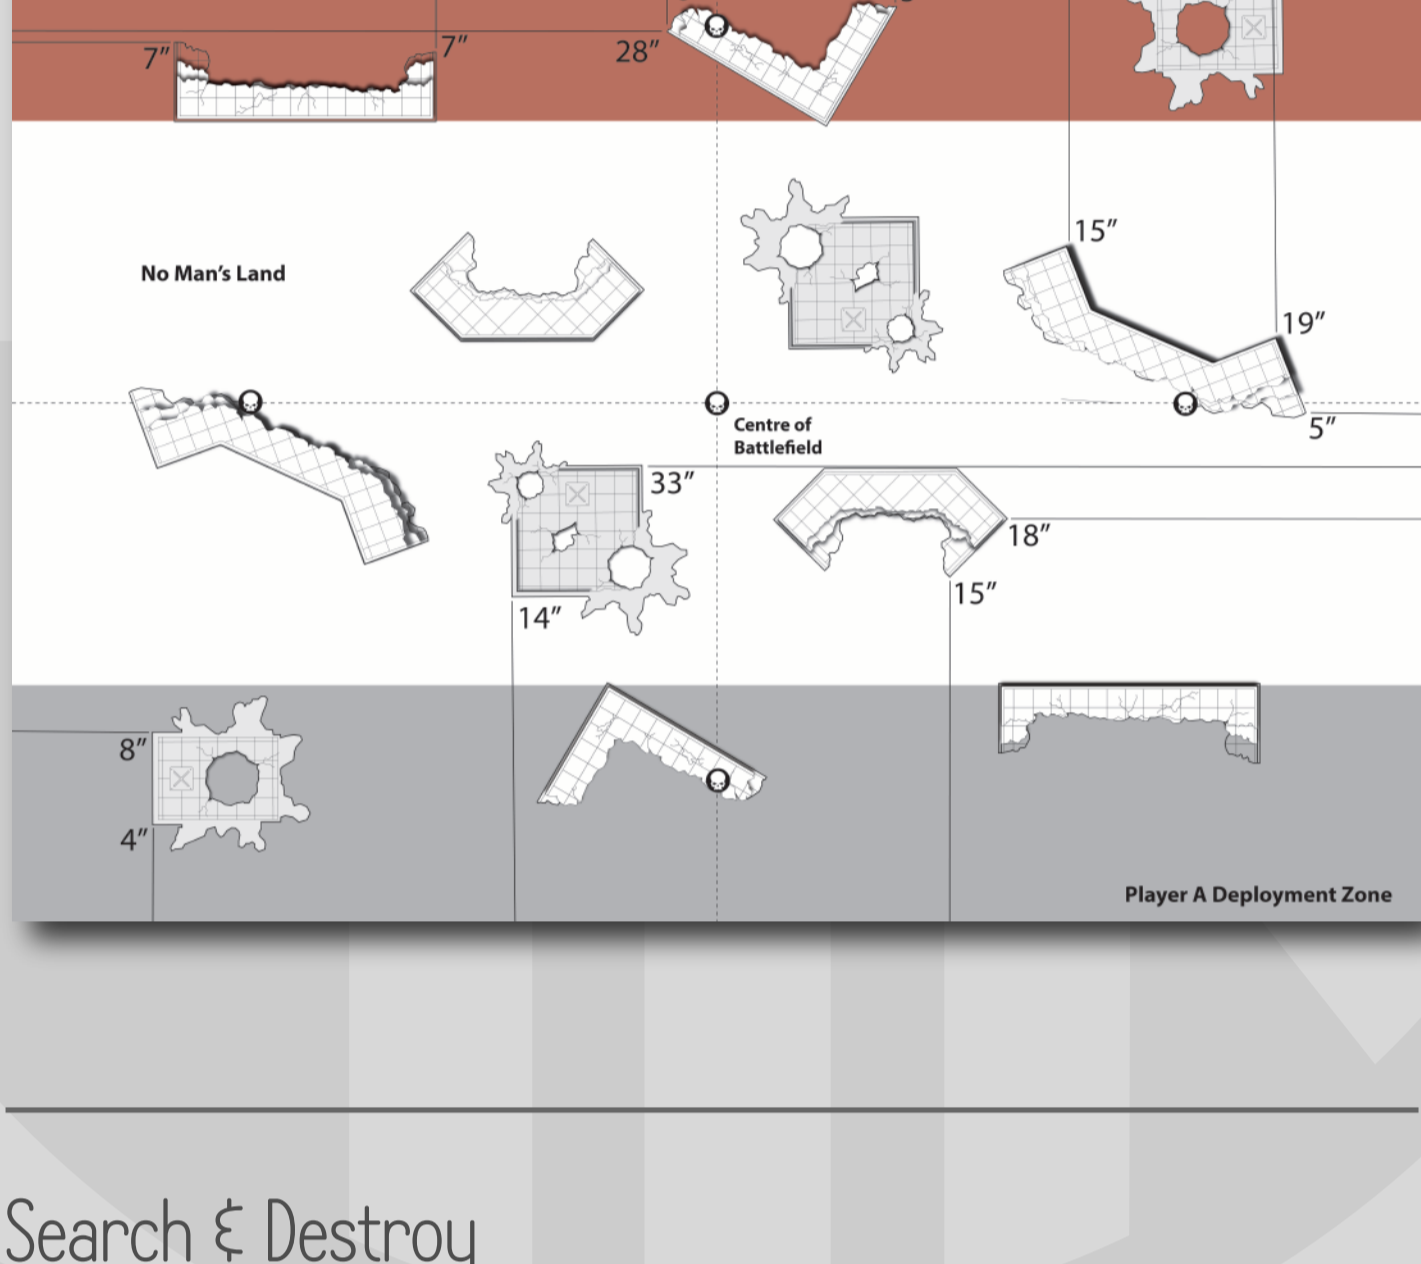

Competative TOURNAMENT PACK

BFS Pack - 2

Crucible Of Battle

Sweeping Engagement

Dawn Of War

Search & Destroy

Hammer & Anvil