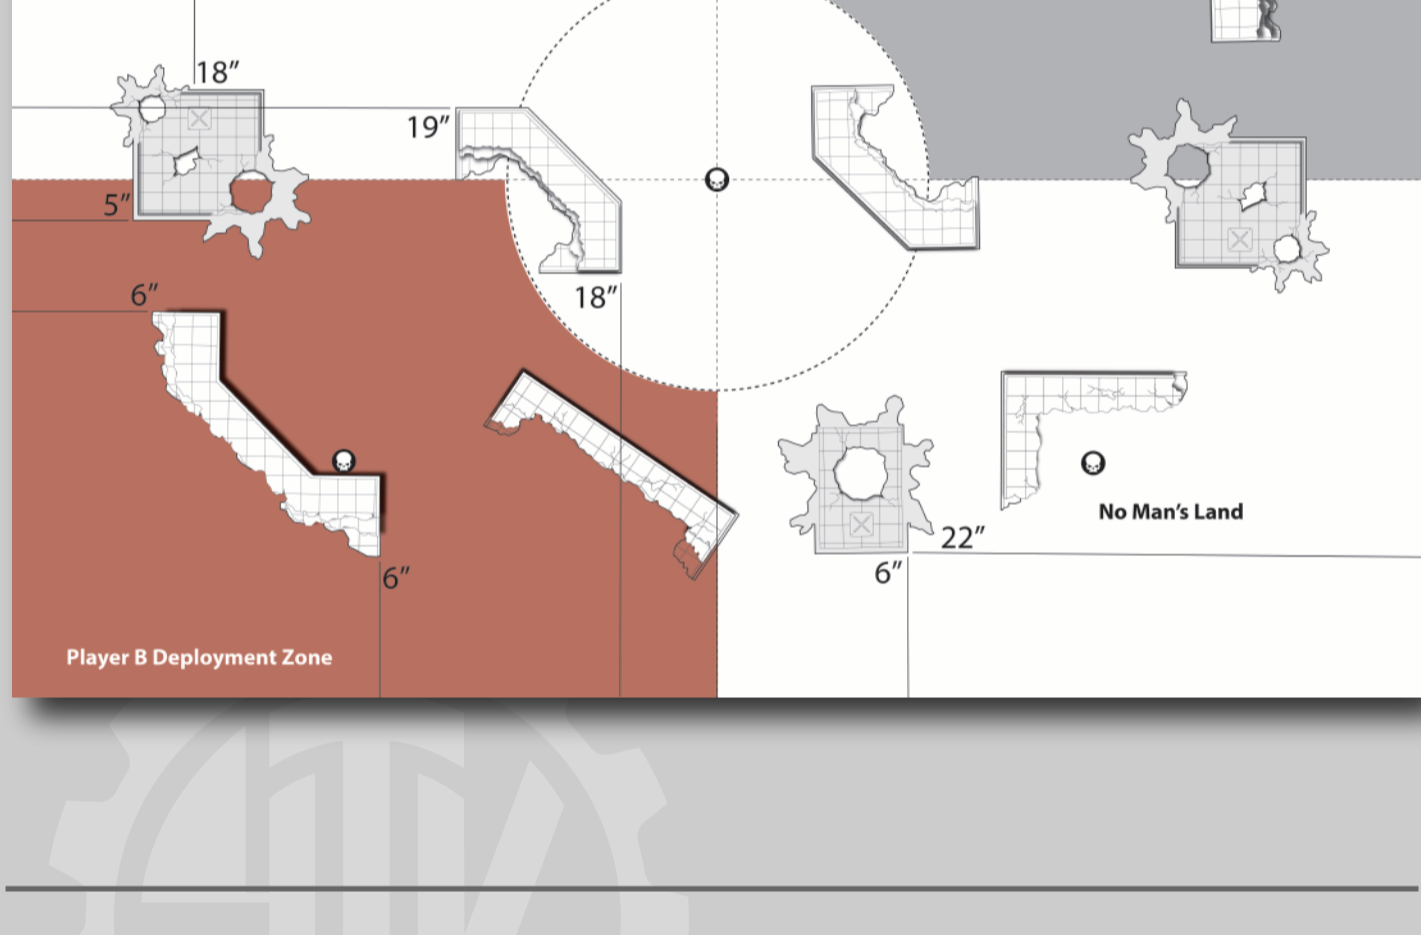

Competative TOURNAMENT PACK

BFS Pack - 2

Crucible Of Battle

Sweeping Engagement

Dawn Of War

Search & Destroy

Hammer & Anvil