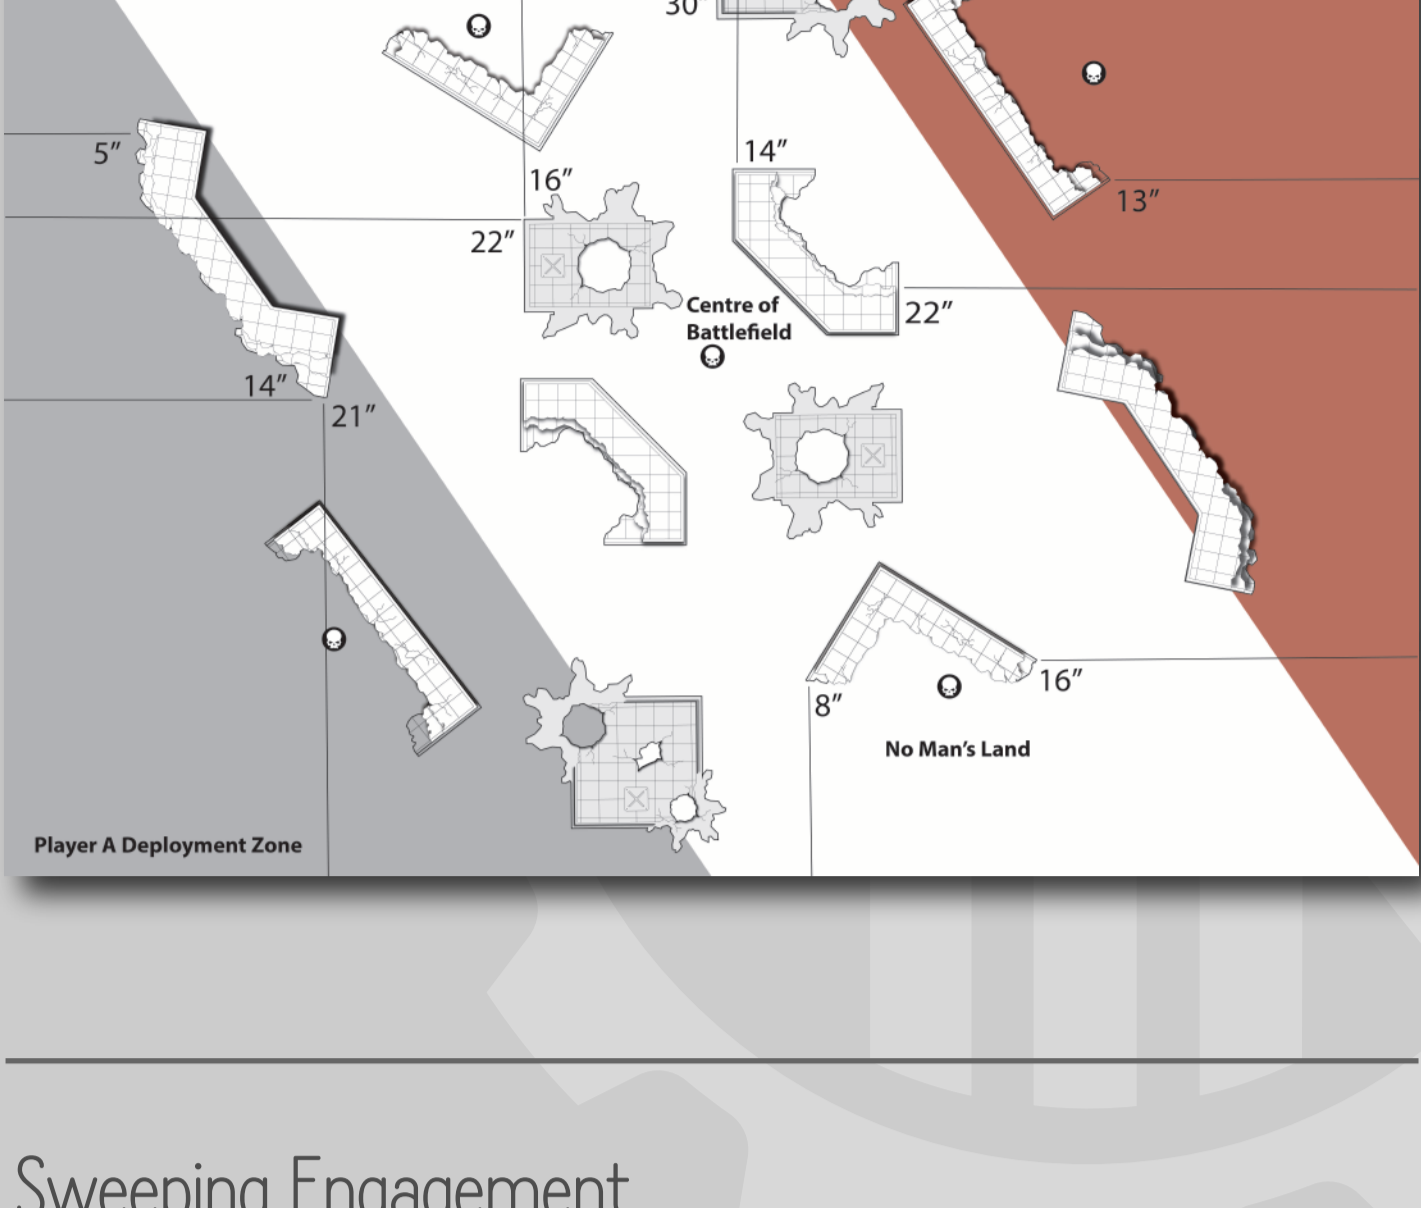

Competative TOURNAMENT PACK

BFS Pack - 2

Crucible Of Battle

Sweeping Engagement

Dawn Of War

Search & Destroy

Hammer & Anvil