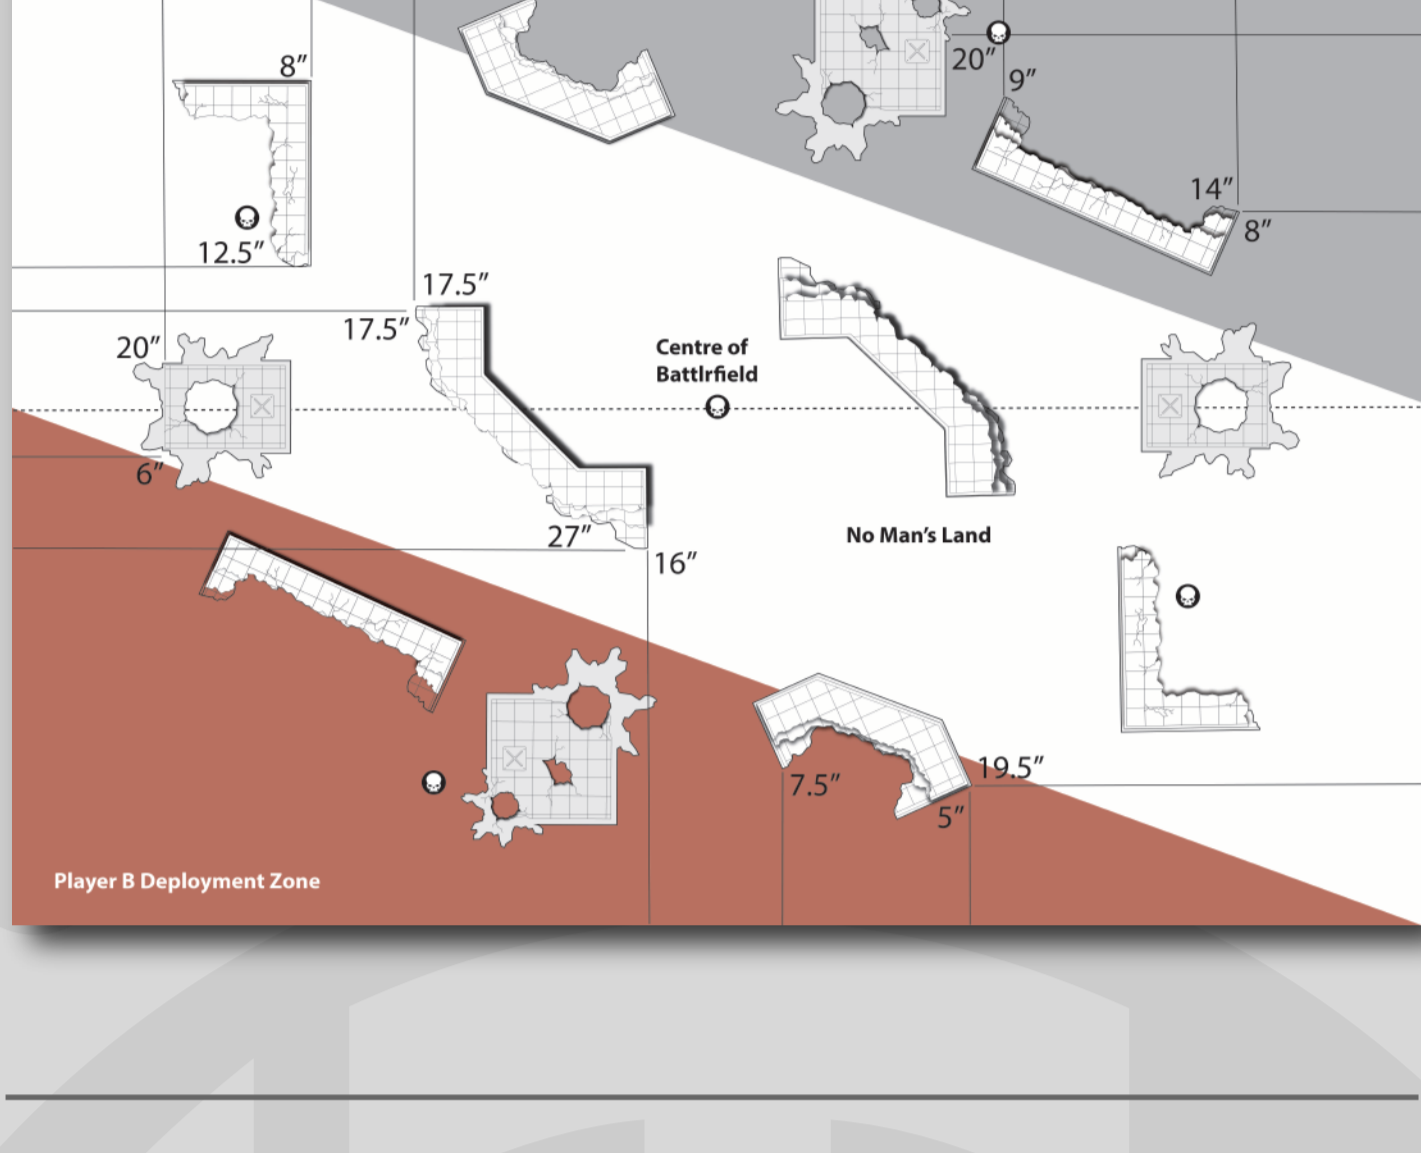

Competative TOURNAMENT PACK

BFS Pack - 2

Crucible Of Battle

Sweeping Engagement

Dawn Of War

Search & Destroy

Hammer & Anvil